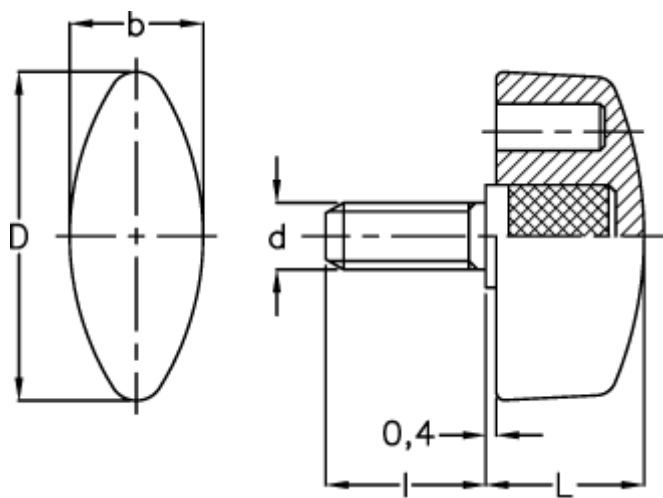

Data Sheet

Article number: 2302108367

Description: E+G Wing knob
CT.476/30 S-p-M6x30-INOX

Measures

b	=	13
d	=	32
d 6g	=	M6
l	=	30
L	=	15